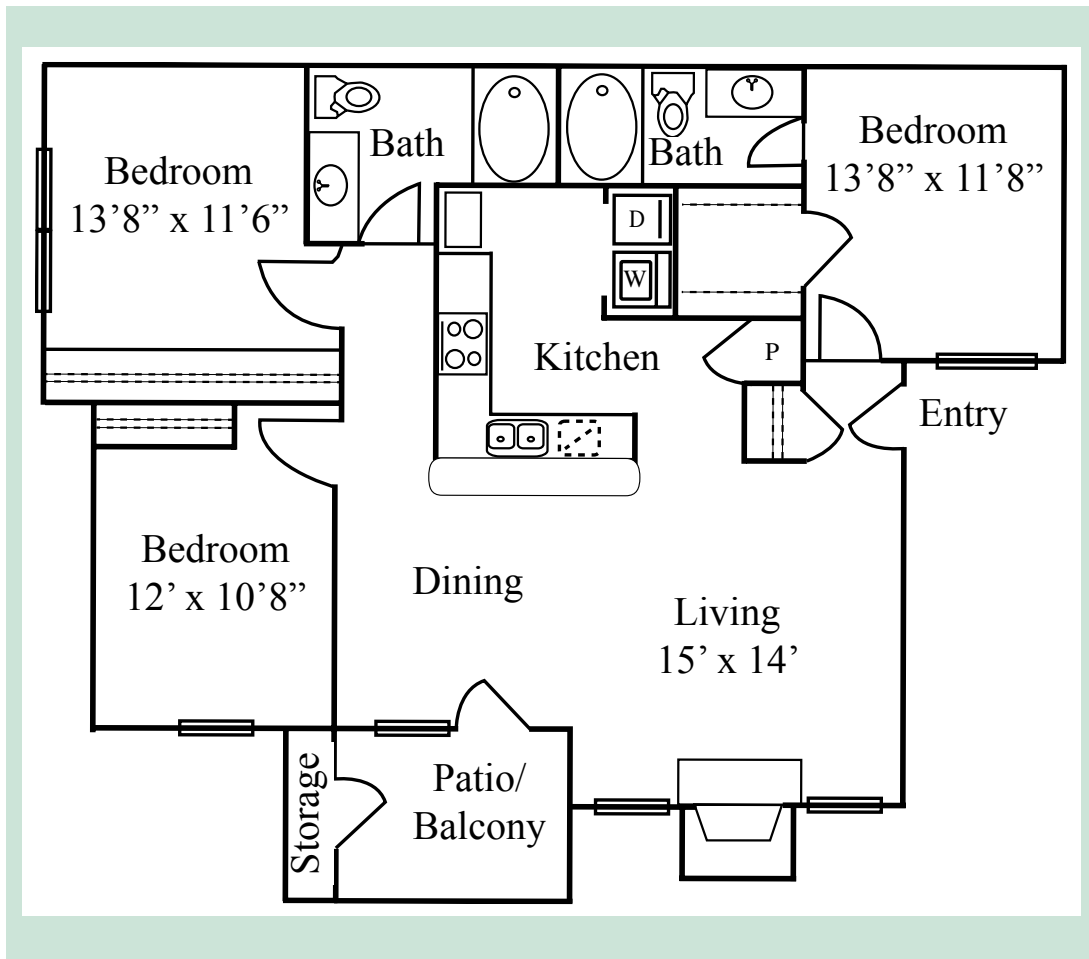

Collins Park

AT BEAR CREEK

Redwood

1250 Square Feet

RENT: _____

Deposit: _____

Lease Term: _____
