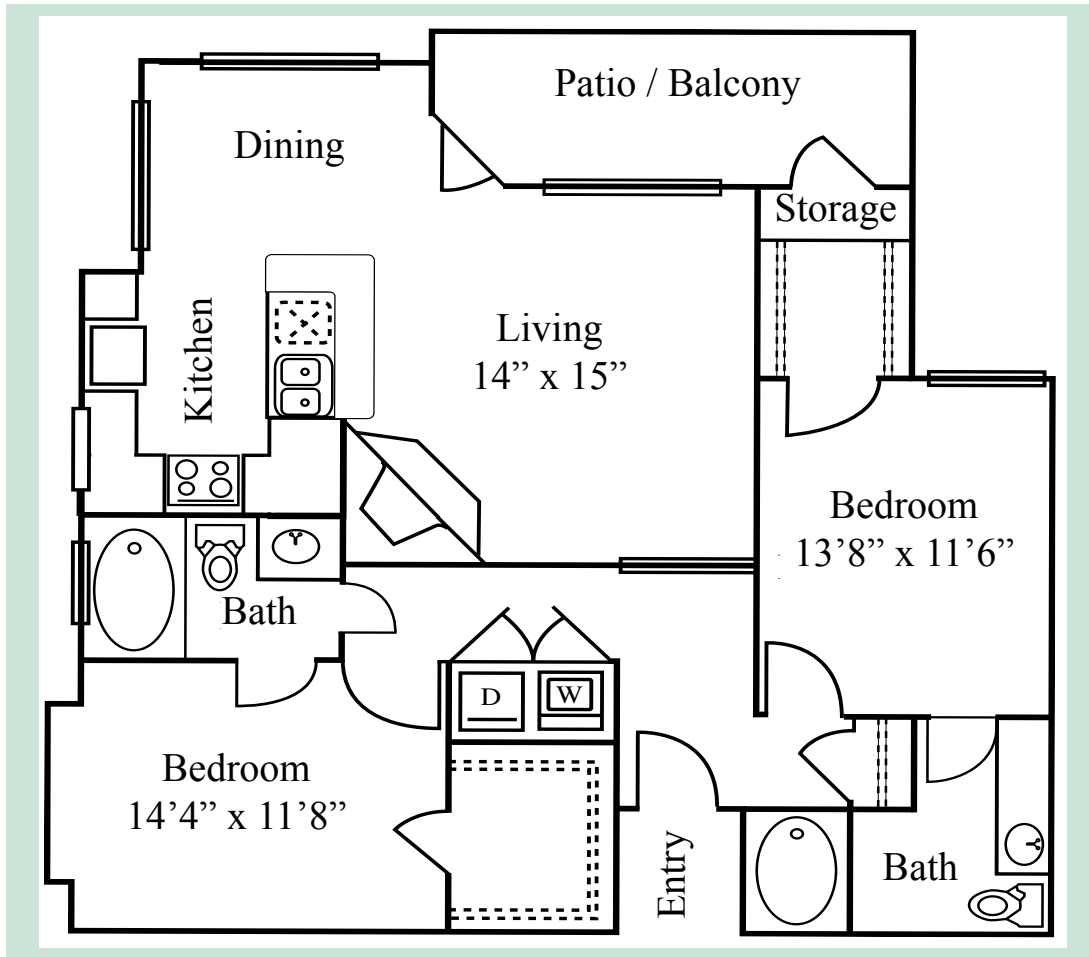

Collins Park

AT BEAR CREEK

Magnolia

1070 Square Feet

RENT: _____

Deposit: _____

Lease Term: _____
