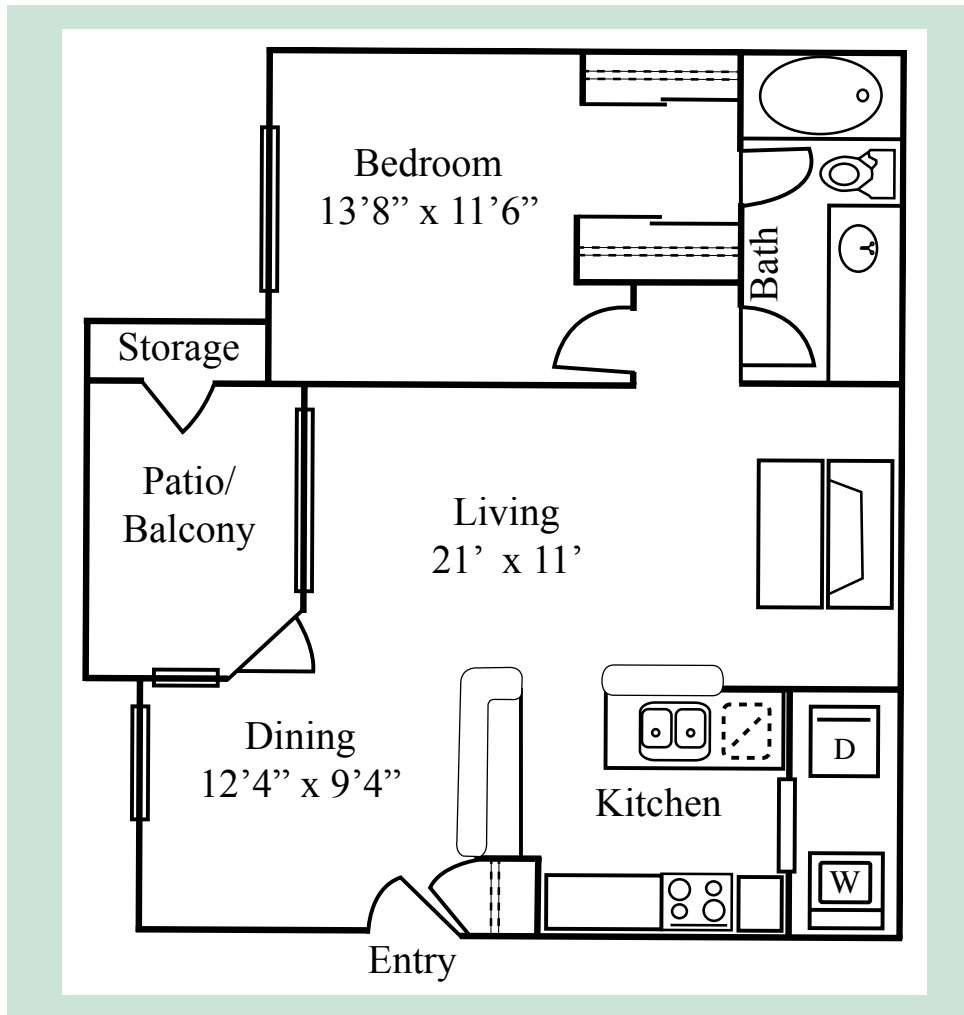

Collins Park

AT BEAR CREEK

Chestnut

820 Square Feet

RENT: _____

Deposit: _____

Lease Term: _____
